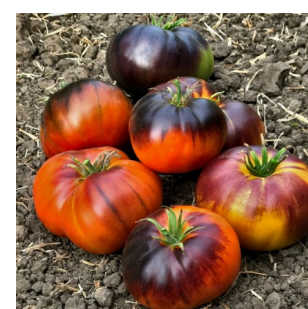

Thunder Mountain