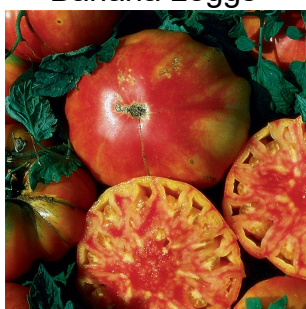

## Multi-coloured varieties

These are even more of our more unusual varieties this year:

Lava Flow

Black Beauty

Tlacolula

Coyote

Black Zebra

Dagma's Perfection

Potato Leaf White

Thunder Mountain

Banana Leggs

Dwarf Audrey's Love

Indigo Pear Drops

Cherokee Green

Hillbilly

Dwarf Saucy Mary

Helsing Junction Blues

Tigrella

Large Barred Boar

Spoon

Lovers Lunch

Vernissage Black