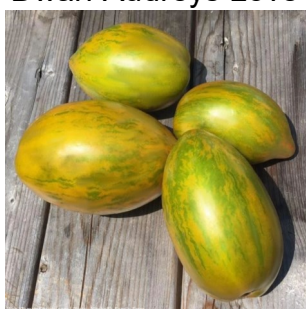

## Multi-coloured varieties

These are even more of our more unusual varieties this year:

Lava Flow

Black Beauty

Tlacolula

Coyote

Black Zebra

Dagma's Perfection

Potato Leaf White

Thunder Mountain

Banana Leggs

Dwarf Audrey's Love

Indigo Pear Drops

Cherokee Green

Hillbilly

Dwarf Saucy Mary

Helsing Junction Blues

Tigrella

Large Barred Boar

Spoon

Lovers Lunch

Vernissage Black