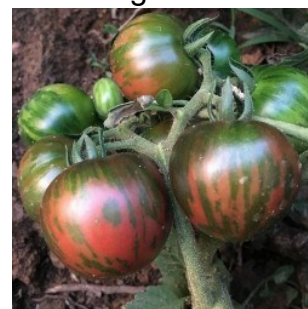

## Multi-coloured varieties

These are even more of our more unusual varieties this year:

Lava Flow

Black Beauty

Tlacolula

Coyote

Black Zebra

Dagma's Perfection

Helsing Junction Blues

Tigrella

Large Barred Boar

Spoon

Lovers Lunch

Vernissage Black