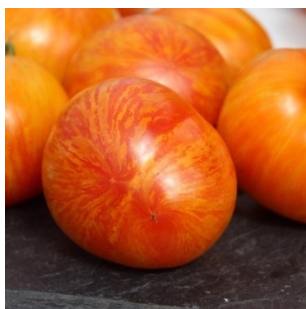

# TOMATOES

## Multi-coloured varieties

These are even more of our more unusual varieties this year:

Lava Flow

Black Beauty

Tlacolula

Coyote

Black Zebra

Dagma's Perfection