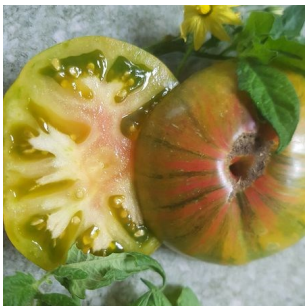

TOMATOES

Multi-coloured varieties

These are some of our more unusual varieties this year:

Artisan Blush Tiger

Bi Colour Cherry

Rebel Starfighter Prime

Green Grape

Artisan Green Tiger

Great White Blue

Pink Bumble Bee

Shadow Boxing

Queen of the Night

Shimmer

Dwarf Beauty King

Green Zebra

Amethyst Cream

Elberta Peach

Montserrat

Big Rainbow & Mr Stripey

Chocolate Stripes

Yvonne's Purple Star

Cherokee Lime

Speckled Roman