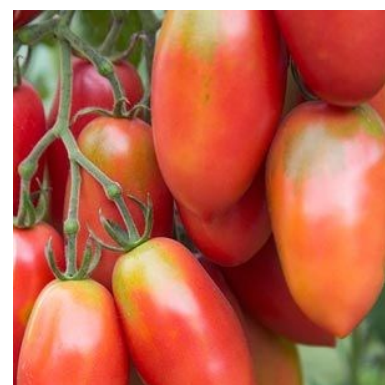

Pink varieties

Pink Icicle,
Pink Pear