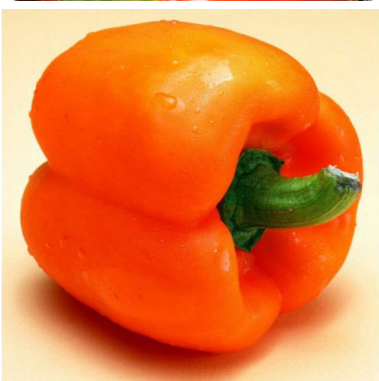

# PEPPERS

The plants will generally be about the same size, upto 2ft wide, 3ft high. Peppers come in all sizes and shapes, and they generally start off green and ripen to their final colours as the season progresses. This page shows the 'bell' varieties, and they come in all sizes from the bite-sized mini-bell series to the standard sized ones.

Asti Red,  
California Wonder,  
Keystone Giant  
Pimento,  
Robertina,  
Yolo Wonder

California Gold,  
Asti Yellow,  
Golda

Lilac Bell,  
Oda

Diamond White

Candy Cane

Midnight Dreams,  
Purple Beauty,  
Zulu