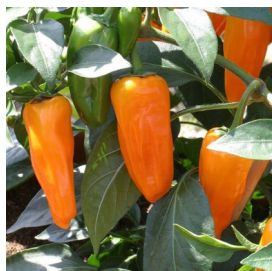

CHILLIES - DWARF & TRAILING

These are dwarf / trailing varieties and are all less than 18" / 45cm tall.

Joker,
no heat at all

Explosive Ember,
mild

Numex Centennial,
mild

Poinsettia,
medium-mild

Firecracker,
medium-mild

Hot Juan,
medium-hot

Spangles,
medium-mild

Little Elf,
medium

Loco (trailing),
medium

Razzamatazz,
medium

Stumpy,
medium

Chenzo (trailing),
medium-hot

Cheyenne (trailing),
medium-hot