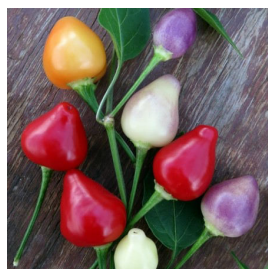

Spangles,
medium-mild