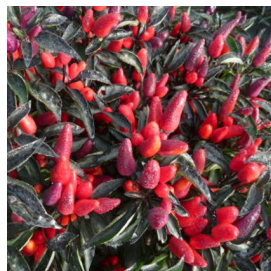

CHILLIES - DWARF & TRAILING

These are dwarf / trailing varieties and are all less than 18" / 45cm tall.

Joker,
no heat at all

Explosive Ember,
mild

Numex Centennial,
mild

Poinsettia,
medium-mild

Firecracker,
medium-mild