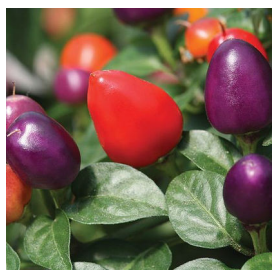

CHILLIES - DWARF & TRAILING

These are dwarf / trailing varieties and are all less than 18" / 45cm tall.

Joker,
no heat at all

Explosive Ember,
mild

Numex Centennial,
mild

Poinsettia,
medium-mild

Firecracker,
medium-mild

Hot Juan,
medium-hot

Spangles,
medium-mild

Little Elf,
medium

Loco (trailing),
medium

Razzamatazz,
medium

Stumpy,
medium

Chenzo (trailing),
medium-hot

Cheyenne (trailing),
medium-hot