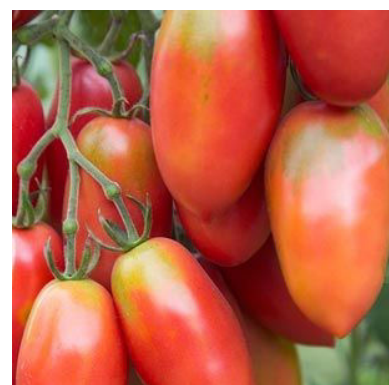

Pink varieties

Pink Icicle,
Pink Pear