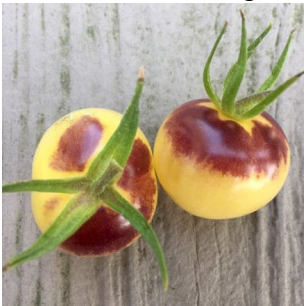

## Multi-coloured varieties

These are some of our more unusual varieties this year:

Artisan Blush Tiger

Bi Colour Cherry

Black Zebra

Green Grape

Artisan Green Tiger

Isis Candy

Pink Bumble Bee

Shadow Boxing

Queen of the Night

Michael Pollan

Tigrella & Red Zebra

Green Zebra

Amethyst Cream

Elberta Peach