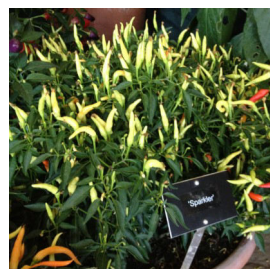

Sparkler,
very hot