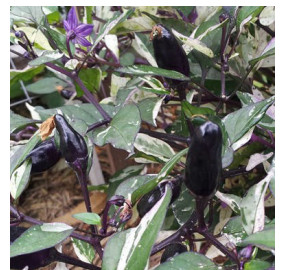

Calico,
hot