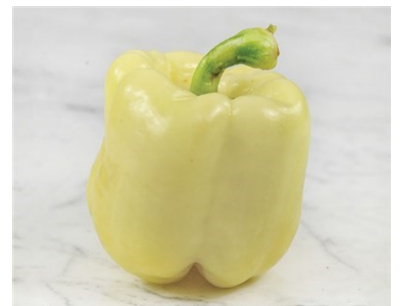

Midnight Dreams,
Purple Beauty

Diamond White